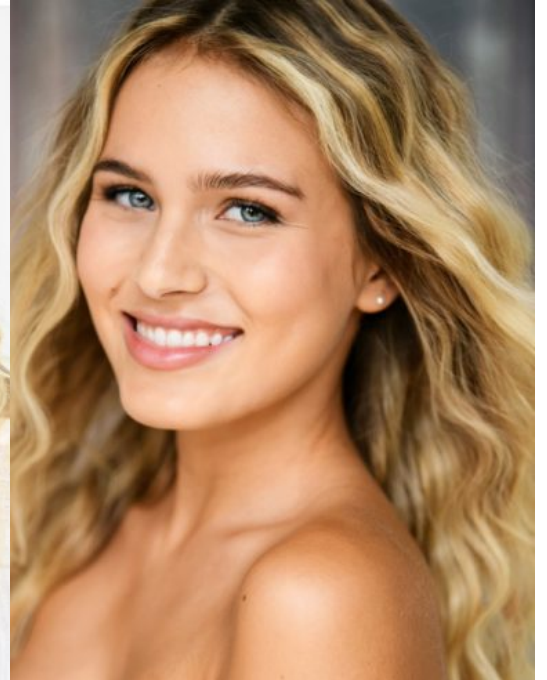

Tommi Rose

Gender: Female

Age: 20

Height: 163cm/5ft 4inch

Weight (lbs): 105

Chest/Bust: 32

Waist: 23

Hips: 30

Hair Color: Brown

Hair Length: Long

Eye Color: Blue

Dress Size: 2

Shoe Size: 7

Additional Skills: Singing

Gallery:

Biography:

Tomi Rose is a model/actress from South Florida. She began her career in the entertainment industry as a baby model for newborn products.

Tommi has gained great fame for her role as Simone in the popular television series "I Am Frankie". She made her debut in the second season in 2018 after appearing in the movie BFF in 2016.